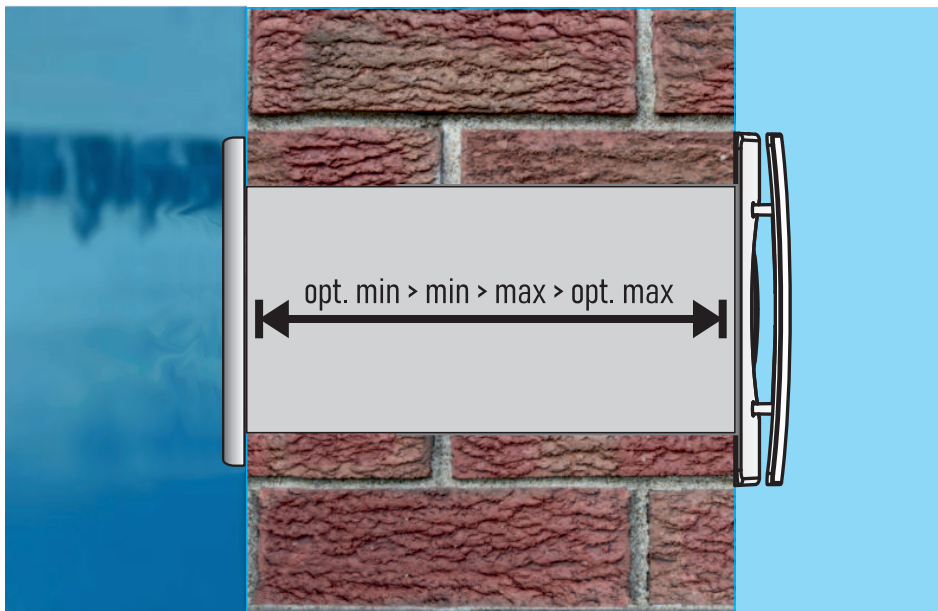

Possible wall thickness

***Option minimum**

You may need a flat exterior grille e.g.: RKP10W

**** Standard**

For this wall thickness you do not need additional elements.

***** Option maximum**

You may need an extension tube e.g.: AP2011

	RECDUO 100	RECDUO 150	ECOCOMFORT 100	ECOCOMFORT 160	RHINOCOMFORT	ECOCOMFORT SMART	FLOW EASY ELITE, PLUS
Option minimum* cm	22	26	21	18	18	24	1
Standard minimum** cm	30	34	30	28	28	32	10
Standard maximum** cm	50	50	57	53	53	57	50
Option maximum*** cm	100	100	100	100	100	100	400